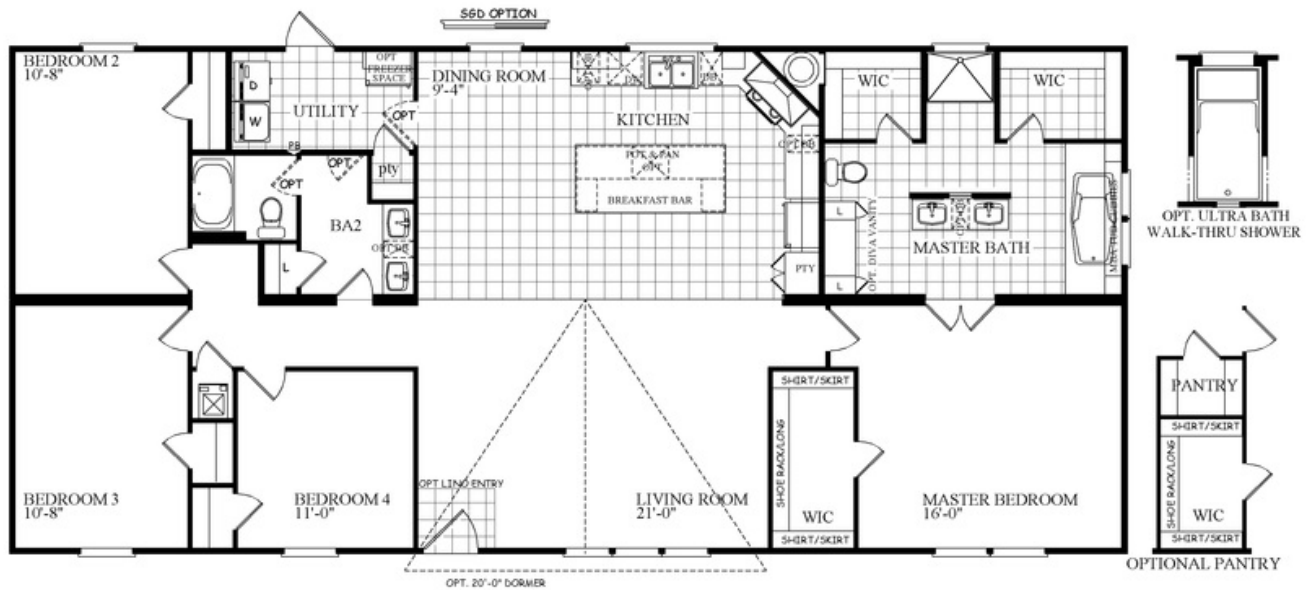

The Drake

The Drake Model number: 45TFC32664AH19
4 beds • 2 baths • 2112 sq.ft. • 32' width • 66' depth

Our home building facilities invest in continuous product and process improvements. Plans, dimensions, features, materials, specifications and availability are subject to change without notice or obligation. Renderings and floor plans are representative likenesses of our homes and may differ from the actual homes. We invite you to tour a Home Center near you and inspect the highest value in quality housing available or call (281) 452-4700 to speak with a Home Consultant. Copyright 2017, CMH. All rights reserved.

The Drake Model number: 45TFC32664AH19

4 beds • 2 baths • 2112 sq.ft. • 32' width • 66' depth

Our home building facilities invest in continuous product and process improvements. Plans, dimensions, features, materials, specifications and availability are subject to change without notice or obligation. Renderings and floor plans are representative likenesses of our homes and may differ from the actual homes. We invite you to tour a Home Center near you and inspect the highest value in quality housing available or call (281) 452-4700 to speak with a Home Consultant. Copyright 2017, CMH. All rights reserved.