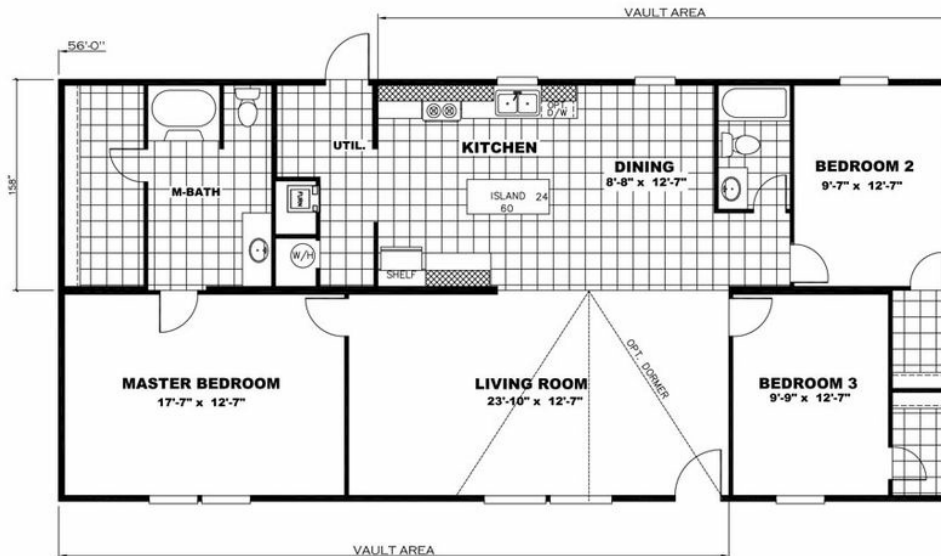

**The Thrill** Model number: 97TRU28563RH19

**3 beds • 2 baths • 1568 sq.ft. • 28' width • 56' depth**

Our home building facilities invest in continuous product and process improvements. Plans, dimensions, features, materials, specifications and availability are subject to change without notice or obligation. Renderings and floor plans are representative likenesses of our homes and may differ from the actual homes. We invite you to tour a Home Center near you and inspect the highest value in quality housing available or call (281) 452-4700 to speak with a Home Consultant. Copyright 2017, CMH. All rights reserved.

## The Thrill

Model number: 97TRU28563RH19

**3 beds • 2 baths • 1568 sq.ft. • 28' width • 56' depth**

Our home building facilities invest in continuous product and process improvements. Plans, dimensions, features, materials, specifications and availability are subject to change without notice or obligation. Renderings and floor plans are representative likenesses of our homes and may differ from the actual homes. We invite you to tour a Home Center near you and inspect the highest value in quality housing available or call (281) 452-4700 to speak with a Home Consultant. Copyright 2017, CMH. All rights reserved.