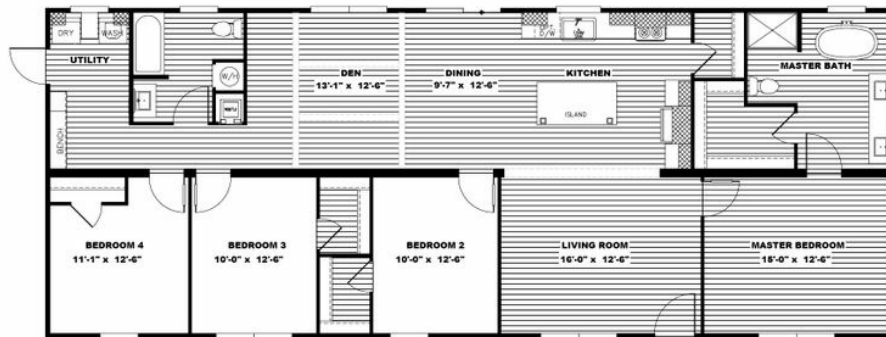

NXT The Baron

NXT The Baron Model number: 52NXT28684AH18

4 beds • 2 baths • 1904 sq.ft. • 28' width • 68' depth

Our home building facilities invest in continuous product and process improvements. Plans, dimensions, features, materials, specifications and availability are subject to change without notice or obligation. Renderings and floor plans are representative likenesses of our homes and may differ from the actual homes. We invite you to tour a Home Center near you and inspect the highest value in quality housing available or call (281) 452-4700 to speak with a Home Consultant. Copyright 2017, CMH. All rights reserved.